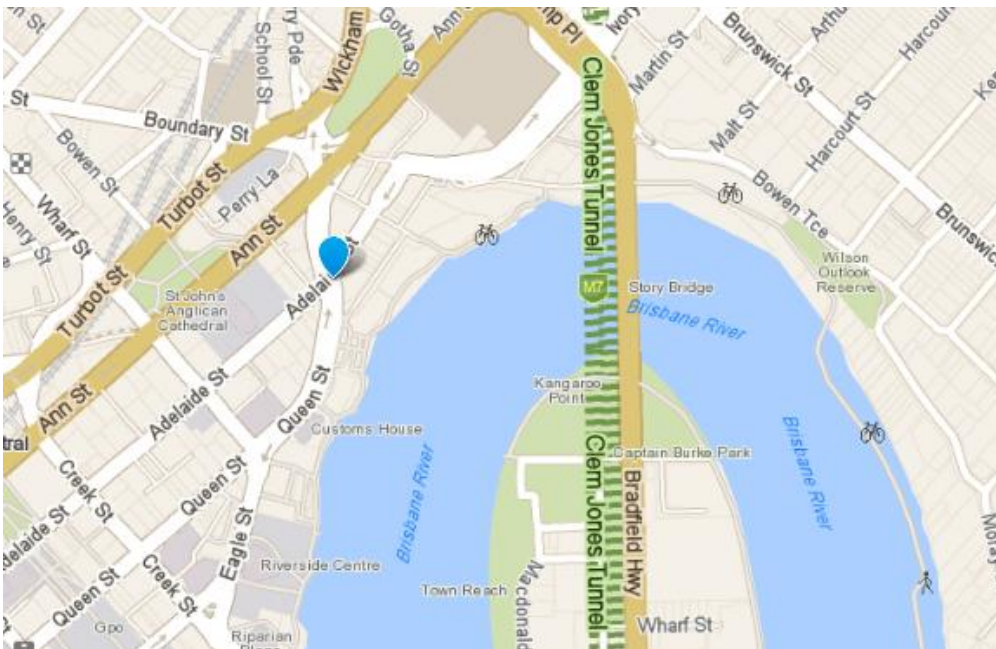

The ROTARY Club Of Brisbane High-Rise Map

The Brisbane Marriott Hotel
515 Queen Street
Brisbane QLD 4000

© 2010 ROTARY CLUB OF BRISBANE HIGH-RISE.
ALL RIGHTS RESERVED.